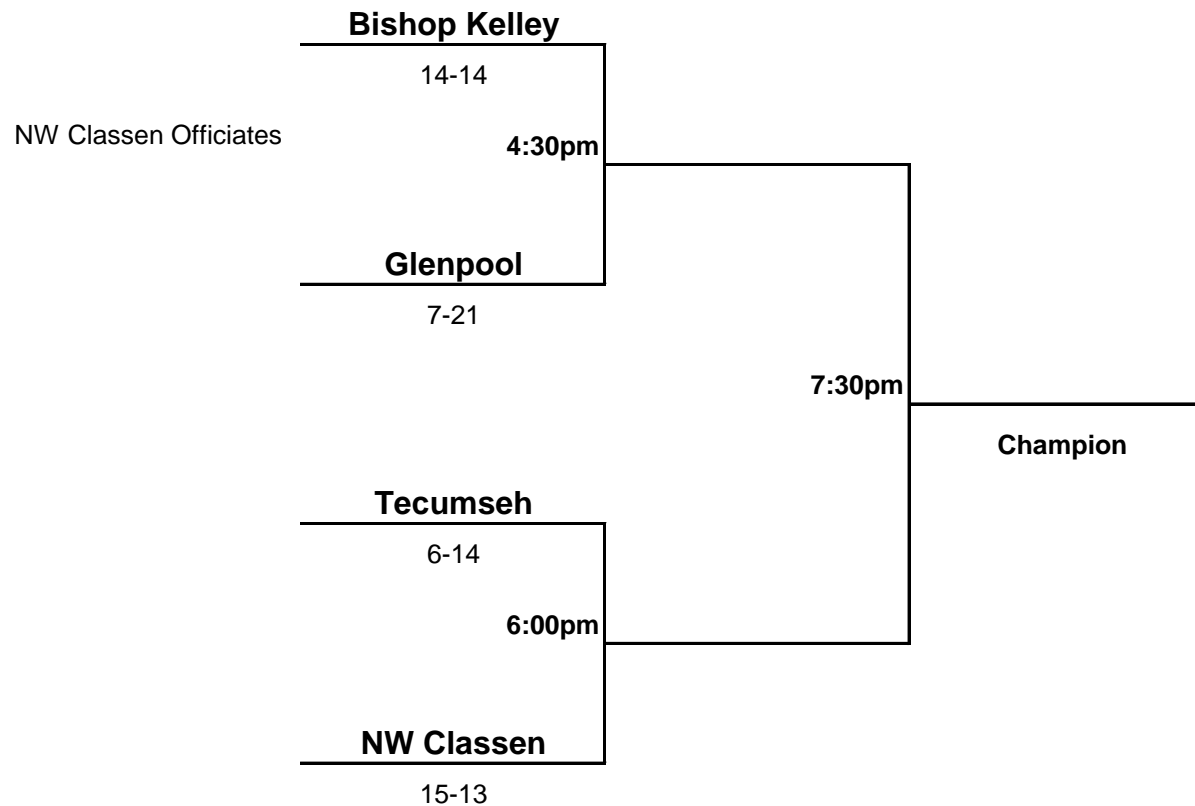

**Class 5A Volleyball Regional  
at Bishop Kelley, 10/6/15, 4:30pm**

**Although matches are at a scheduled time, we will begin next match 20 minutes after the previous match has ended.**

**Loser must stay and officiate next match.**